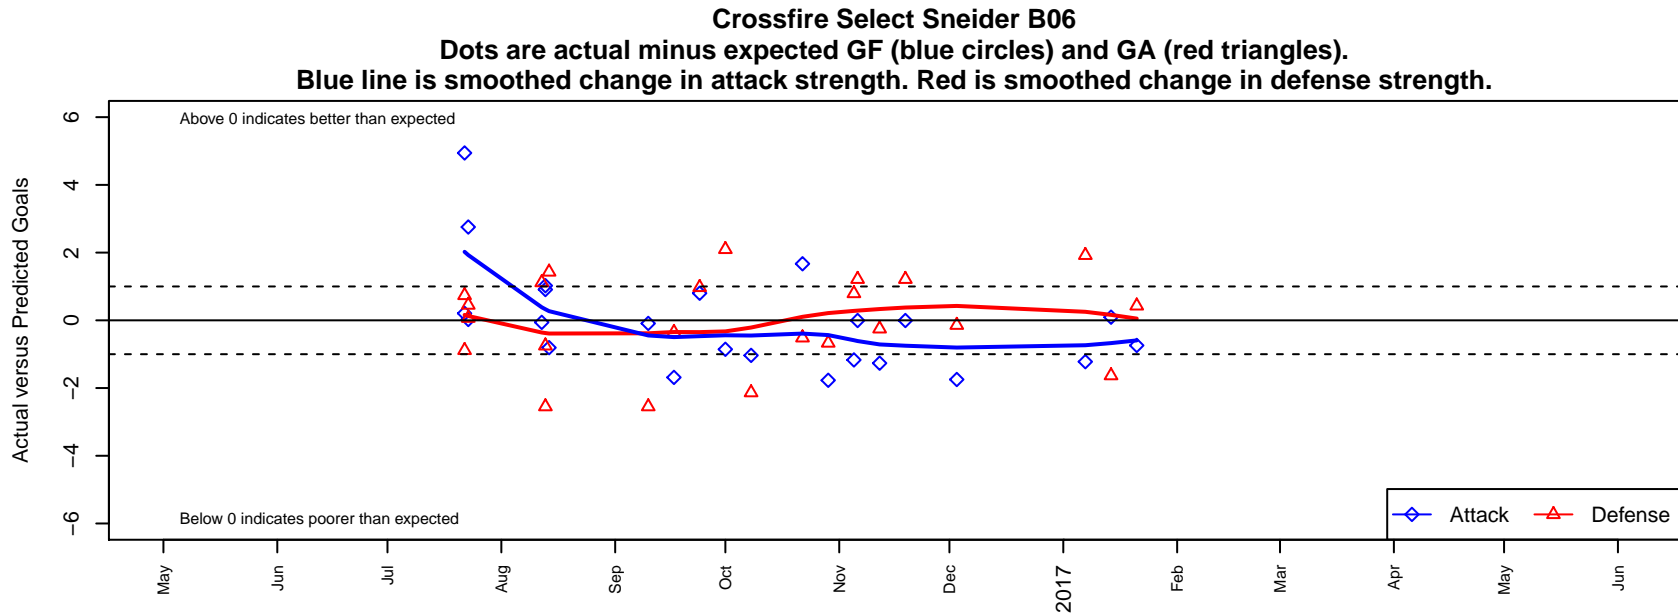

## Crossfire Select Sneider B06

Crossfire Select SC  
 Redmond, WA  
 B06 total strength=333  
 attack=0.3 defense=0.13  
 fall league = NPSL Div 3 (06) U11  
 notes= Silver

alt names used:  
 Crossfire Select – Silver Sneide  
 Crossfire Select B06 Sneider  
 Crossfire Select B06 Sneider  
 CFS B06 – Silver – Sneider

Venues played:  
 2016 Crossfire Select U11 Silver  
 2016 Blast Off B2006 C  
 2016 NPSL Division 3 (06) U11  
 2016 Founders Cup B06 Div A

**attack and defense variance (black dot)  
relative to other teams  
and top 10 in region**