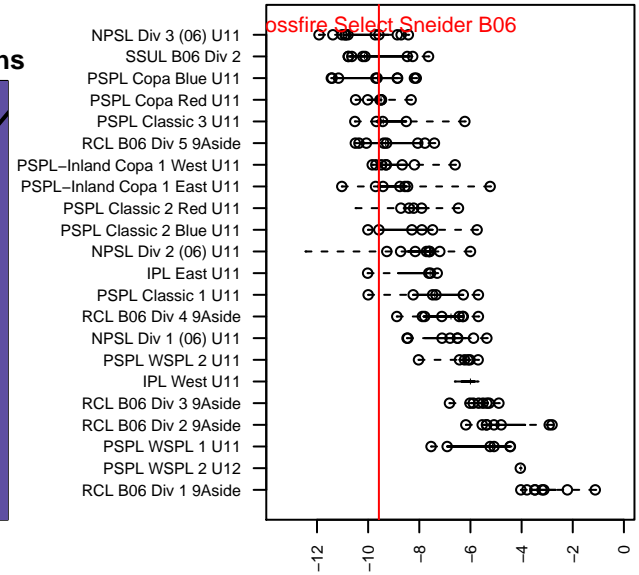

**attack and defense rating
relative to others at age
and all opponents in last 13 months**