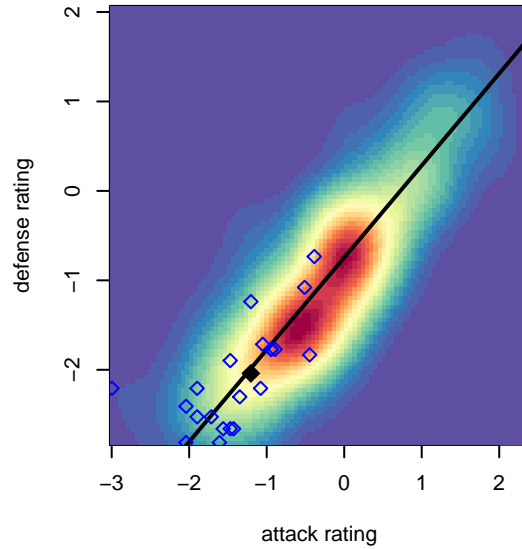

**attack and defense rating
relative to others at age
and all opponents in last 13 months**